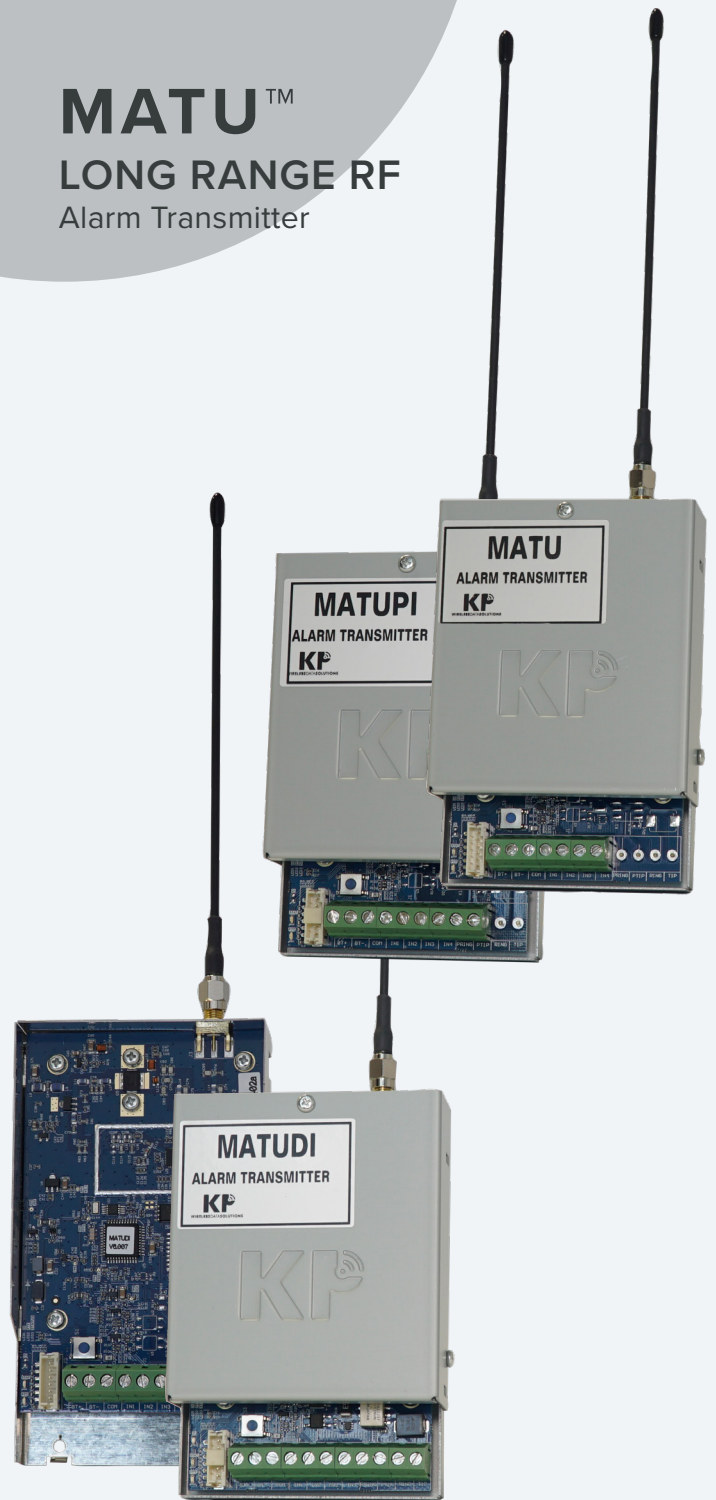

MATU™

LONG RANGE RF

Alarm Transmitter

Product Specifications

GENERAL

Power Supply	DC input 10-15 VDC, 15mA standby
Operating Temp.	-30°C to 60°C (-22°F to 140°F)
Storage Temp.	-40°C to 70°C (-40°F to 158°F)

RF TRANSMITTER

Frequency	UHF: 430-470 MHz
Modulation	FM, FSK & PWM
Power Output	UHF: 3W
Frequency Stability	±5 ppm at -30°C to 60°C (-22°F to 140°F)
Deviation (factory adjusted)	±5 KHz max ±2.0 for 12.5 KHz bands
Output Impedance	50Ω SMA connector

PROTOCOLS

Encoding	LARS II

Ordering Information

Part Number	Description
MATUI	Mini Alarm Transmitter UHF, M Band 430-470.9875MHz, Including KIT031+ANT049
MATUPI	Mini Alarm Transmitter UHF, M Band 430-470.9875MHz, Including Pima Cable+ KIT031+ANT049
MATUR	Mini Alarm Transmitter UHF, Risco, M Band 430-470.9875MHz+ANT049
MATUDI	Mini Alarm Transmitter UHF, M Band 430-470.9875MHz, Integrated DI100, Including KIT031+ANT049